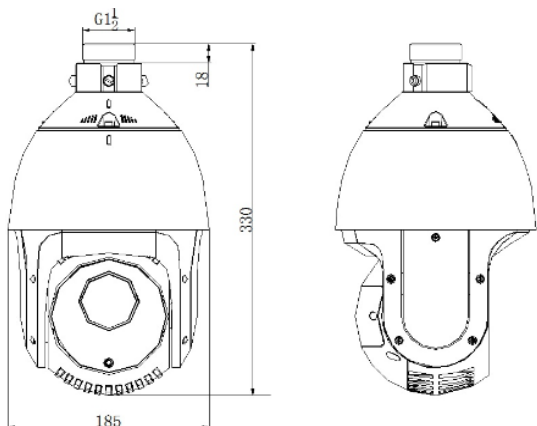

Dimensions

Unit:mm

Accessories